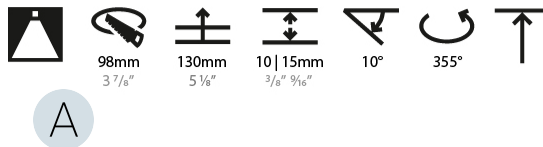

OPTICAL

Reflector°: 10
 Adjustability: Rotational 355°; Tilt 10°

RATINGS AND CERTIFICATIONS

Certified By: Certified for North American Standards
 IP rating: IP20

112mm 4 ⁷/₁₆"

Ø 95mm 3 ³/₄"

Ø 107mm 4 ³/₁₆"

BIONIQ ROUND SEMI ADJUSTABLE RECESSED